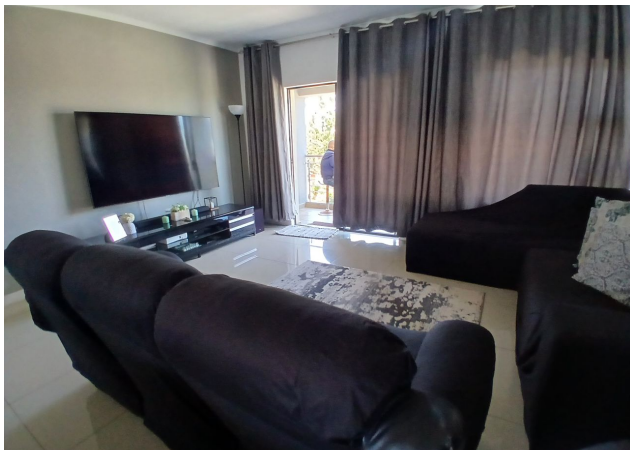

R1,175,000

2 Bedroom Apartment For Sale in Illiondale,
Illiondale

Live the lock up and go dream at Lone Lily in Illionsale., a quiet and peaceful suburb of Edenvale.

Set on the first floor of the well maintained Lone Lily complex on a clear day you can see forever and in the night sky it feels as if you are end of the milky way.

An extremely well maintained unit abundantly spacious rooms.

The general living area consists of:

Lounge /...

Wendy Bloom
Agent

+27769974750

087 7014727

wendy.bloom@lifestylepg.co.za

Scan the QR code or
use Web Ref: RL91556